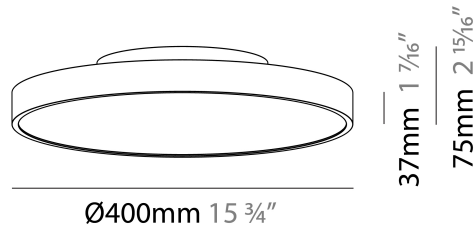

GENERAL

Series: Sign Diva
Subseries: Sign Diva
Partner: Prolicht
Division: Architectural
Installation: Surface
Product Type: Ceiling Surface
Mounting Location: Ceiling
Light Distribution: Direct / Indirect

PHYSICAL

Shape: Round
Diameter (mm): 400
Diameter (in): 15 3/4
Height (mm): 75
Height (in): 2 15/16
Weight (kg): 2.302
Weight (lbs): 5.075
Diffuser: Direct - PMMA - Opal/Micro-Prism/Sparkling Secret/Vintage Industrial with Shine Ring / Indirect - White/Yellow/Orange/Red/Blue/Green
Fixture Finish: SSR / BKV / CWI / CRY / HAB / UFT / ITA / RUA / FTG / MYG / LOD / PUS / FRO / FUP / KIA / POP / BLS / SPG / MEY / GOH / CHC / COM / ABZ / JAG / OBR / MOS / ROR
Fixture Material: PMMA / Extruded Aluminum / Steel

ELECTRICAL

Lamp Type: LED (Zhaga Standard)
Input Wattage (W): 19.8
Total Output Wattage (W): 16
Dimming: Tri-Mode (Non-Dimming and Phase Dimming (120Vac only) and 0-10V Dimming)
Driver Included: Yes
Driver Location: Integrated
Driver Type: Constant Current - Universal
Driver Class: Class 2
Input Voltage (V): 120 - 277
Constant Current (MA): 500

LED

Color Temperature (*K): 3000 / 3500 / 4000
Max. Delivered Lumen (lm): 2280 / 2313 / 2360
CRI: >90 CRI
Lamp Life (hrs): 50000

OPTICAL

RATINGS AND CERTIFICATIONS

Certified By: Certified for North American Standards
IP rating: IP20