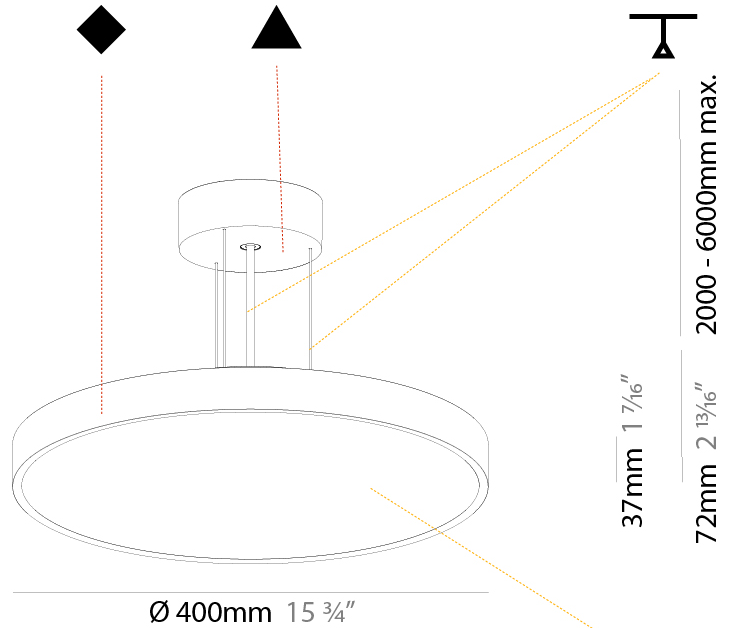

GENERAL

Series: Sign Diva
Subseries: Sign Diva
Partner: Prolicht
Division: Architectural
Installation: Suspension
Product Type: Pendant
Mounting Location: Ceiling
Light Distribution: Direct

PHYSICAL

Shape: Round
Diameter (mm): 400
Diameter (in): 15 3/4
Height (mm): 72
Height (in): 2 13/16
Max. Overall Height (mm): 2072
Max. Overall Height (in): 81 3/16
Weight (kg): 2.972
Weight (lbs): 6.55

Diffuser: [PMMA - Opal / Micro-Prism / Sparkling Secret / Vintage Industrial with Shine Ring](#)

Fixture Finish: [SSR / BKV / CWI / CRY / HAB / UFT / ITA / RUA / FTG / MYG / LOD / PUS / FRO / FUP / KIA / POP / BLS / SPG / MEY / GOH / CHC / COM / ABZ / JAG / OBR / MOS / ROR](#)

Fixture Material: [PMMA / Extruded Aluminum / Steel](#)

Cable Details: [2000mm or 6000mm Transparent Cable](#)

ELECTRICAL

Lamp Type: LED (Zhaga Standard)
Input Wattage (W): 19.8
Total Output Wattage (W): 16
Dimming: Tri-Mode (Non-Dimming and Phase Dimming (120Vac only) and 0-10V Dimming)
Driver Included: Yes
Driver Location: Integrated
Driver Type: Constant Current - Universal
Driver Class: Class 2
Input Voltage (V): 120 - 277
Constant Current (MA): 500

LED

Color Temperature (°K): 2700 / 3000 / 3500 / 4000
Max. Delivered Lumen (lm): 1160 / 1733 / 1741 / 1776
CRI: >90 CRI
Lamp Life (hrs): 50000

OPTICAL

RATINGS AND CERTIFICATIONS

Certified By: Certified for North American Standards
IP rating: IP20

PROJECT
TYPE
SPECIFIER
QUANTITY
DATE