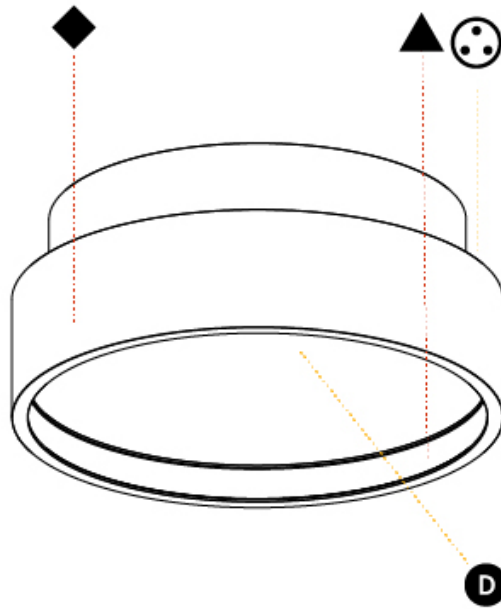

A3D085-

PROJECT _____

TYPE _____

SPECIFIER _____

QUANTITY _____

DATE _____