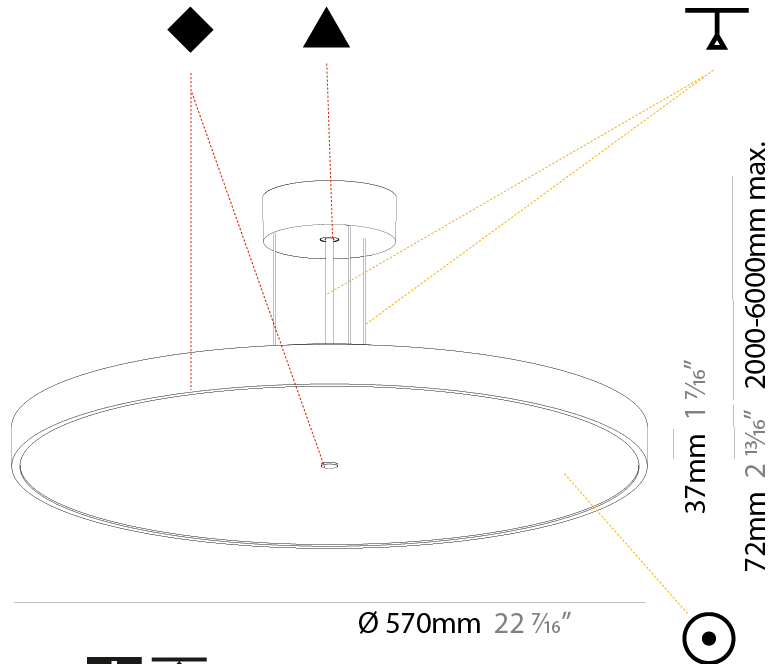

GENERAL

Series: Sign Diva
Subseries: Sign Diva
Partner: Prolicht
Division: Architectural
Installation: Suspension
Product Type: Pendant
Mounting Location: Ceiling
Light Distribution: Direct

PHYSICAL

Shape: Round
Diameter (mm): 570
Diameter (in): 22 7/16
Height (mm): 72
Height (in): 2 13/16
Max. Overall Height (mm): 6072
Max. Overall Height (in): 239 1/16
Weight (kg): 7.802
Weight (lbs): 17.2
Diffuser: PMMA - Opal / Micro-Prism / Sparkling Secret / Vintage Industrial with Shine Ring
Fixture Finish: SSR / BKV / CWI / CRY / HAB / UFT / ITA / RUA / FTG / MYG / LOD / PUS / FRO / FUP / KIA / POP / BLS / SPG / MEY / GOH / CHC / COM / ABZ / JAG / OBR / MOS / ROR
Fixture Material: PMMA / Extruded Aluminum / Steel
Cable Details: 2000mm or 6000mm Transparent Cable

ELECTRICAL

Lamp Type: LED (Zhaga Standard)
Input Wattage (W): 58.3
Total Output Wattage (W): 53
Dimming: Tri-Mode (Non-Dimming and Phase Dimming (120Vac only) and 0-10V Dimming)
Driver Included: Yes
Driver Location: Integrated
Driver Type: Constant Current - Universal
Driver Class: Class 2
Input Voltage (V): 120 - 277
Constant Current (MA): 350

LED

Color Temperature (°K): 2700 / 3000 / 3500 / 4000
Max. Delivered Lumen (lm): 5060 / 6120 / 6233 / 6360
CRI: >90 CRI
Lamp Life (hrs): 50000

OPTICAL

RATINGS AND CERTIFICATIONS

Certified By: Certified for North American Standards
IP rating: IP20

PROJECT _____
TYPE _____
SPECIFIER _____
QUANTITY _____
DATE _____